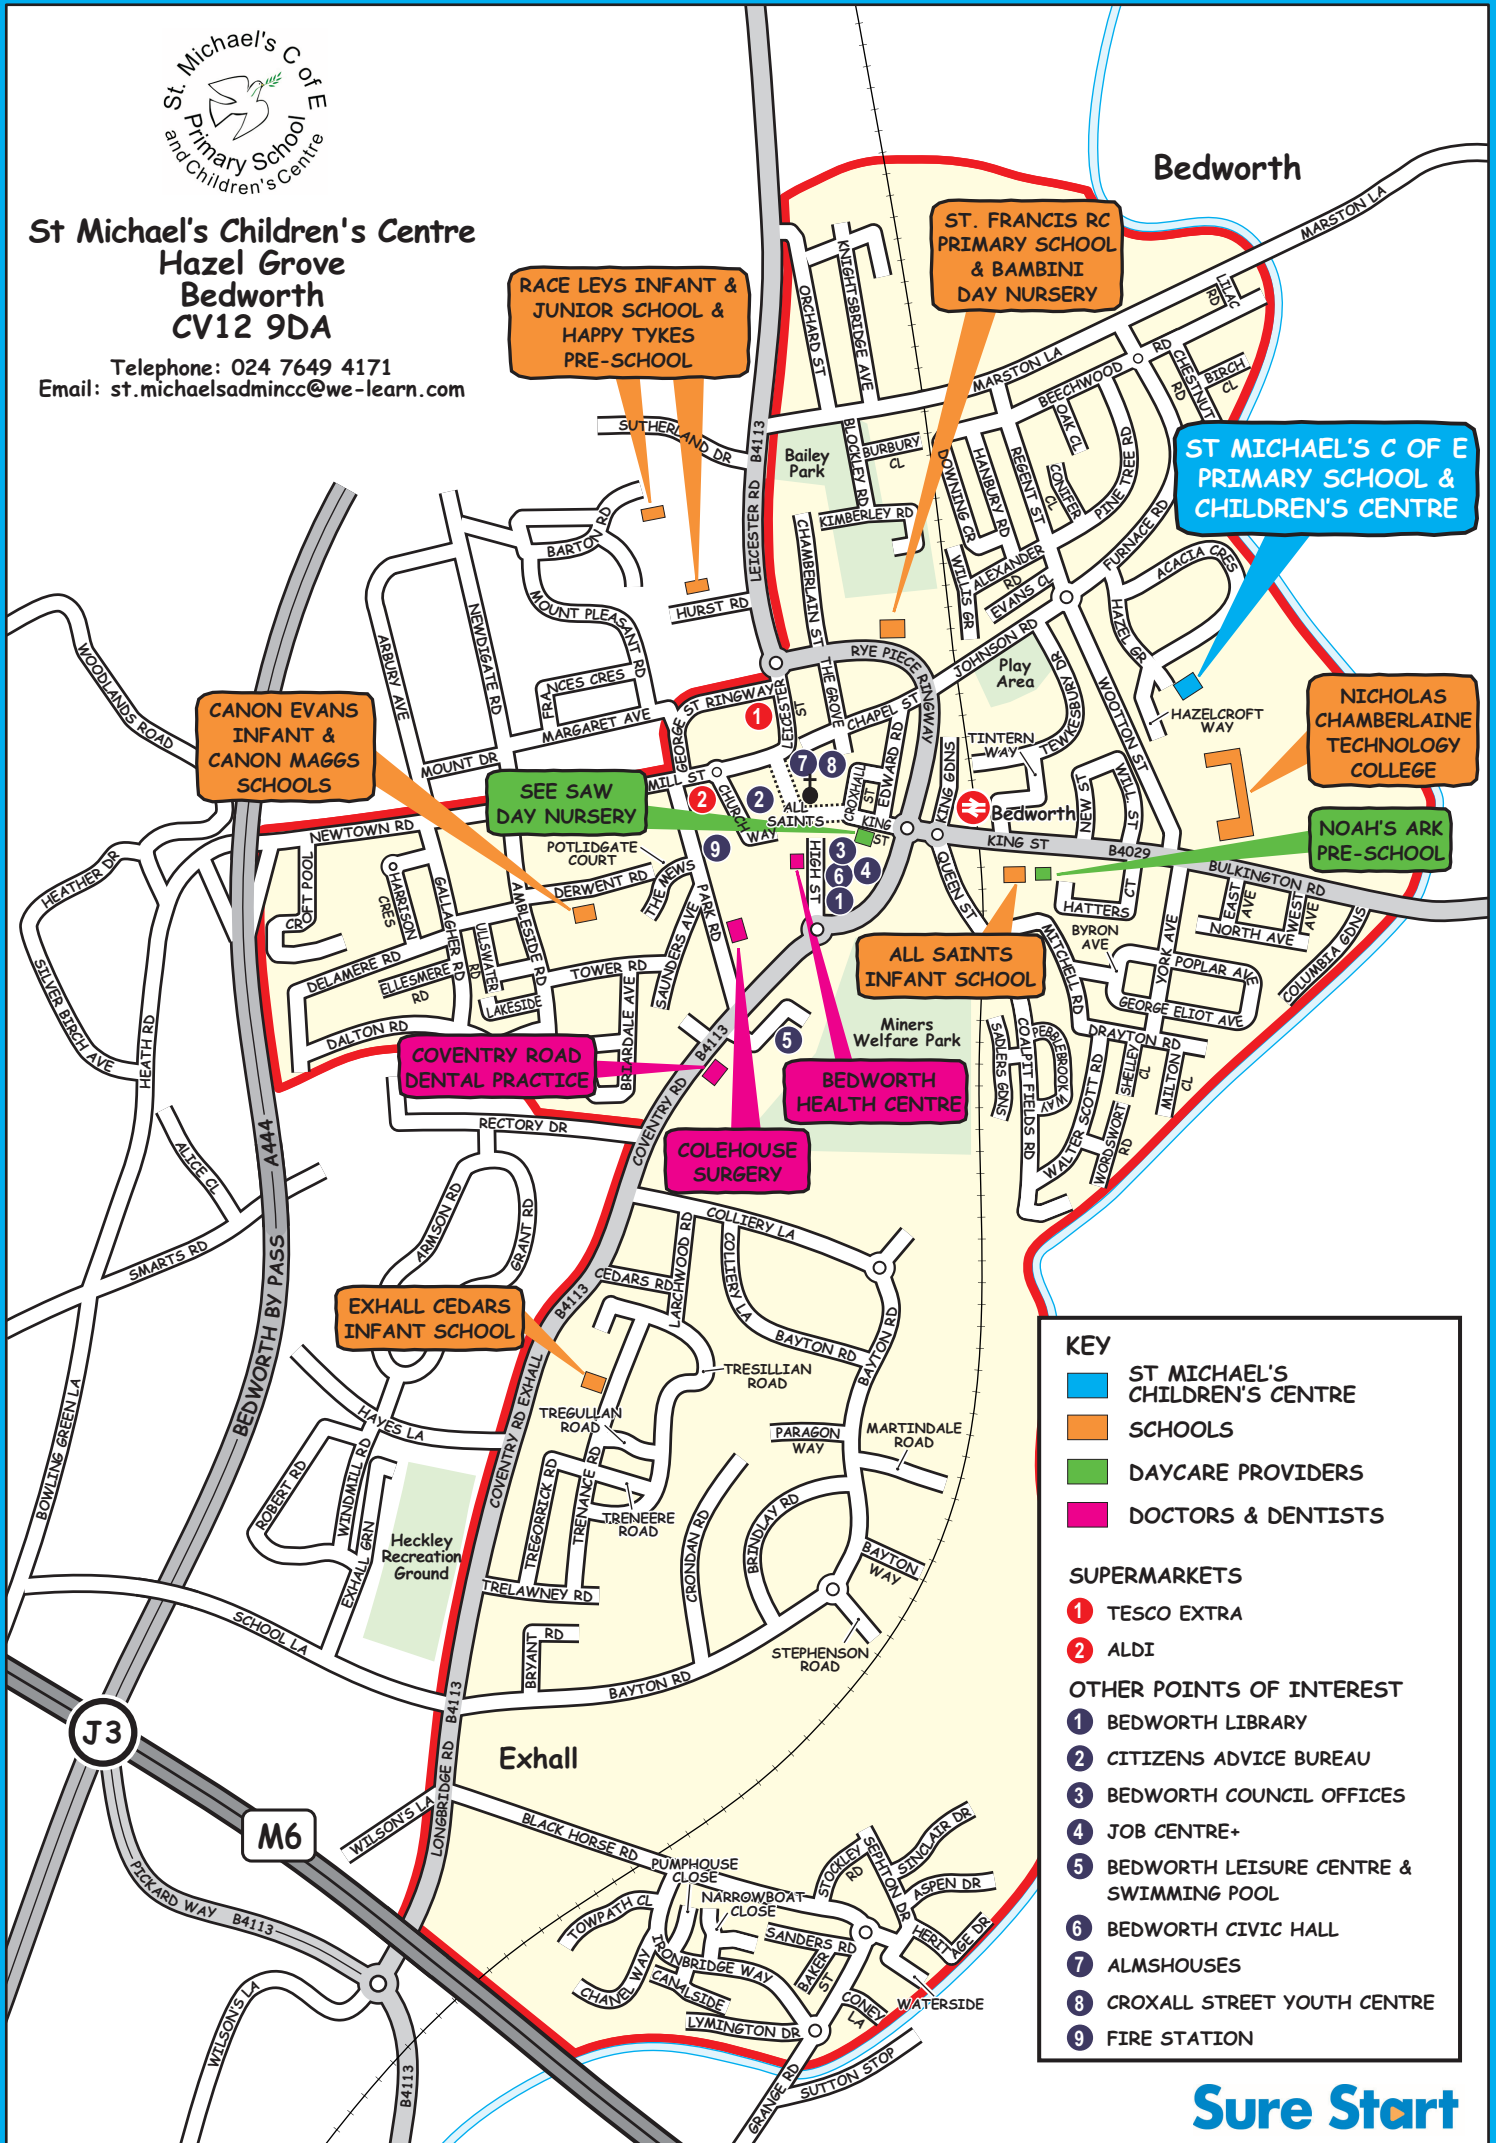

**St Michael's Children's Centre
Hazel Grove
Bedworth
CV12 9DA**

Telephone: 024 7649 4171
Email: st.michaelsadmincc@we-learn.com

KEY

- ST MICHAEL'S CHILDREN'S CENTRE
- SCHOOLS
- DAYCARE PROVIDERS
- DOCTORS & DENTISTS

SUPERMARKETS

- 1 TESCO EXTRA
- 2 ALDI

OTHER POINTS OF INTEREST

- 1 BEDWORTH LIBRARY
- 2 CITIZENS ADVICE BUREAU
- 3 BEDWORTH COUNCIL OFFICES
- 4 JOB CENTRE+
- 5 BEDWORTH LEISURE CENTRE & SWIMMING POOL
- 6 BEDWORTH CIVIC HALL
- 7 ALMSHOUSES
- 8 CROXALL STREET YOUTH CENTRE
- 9 FIRE STATION